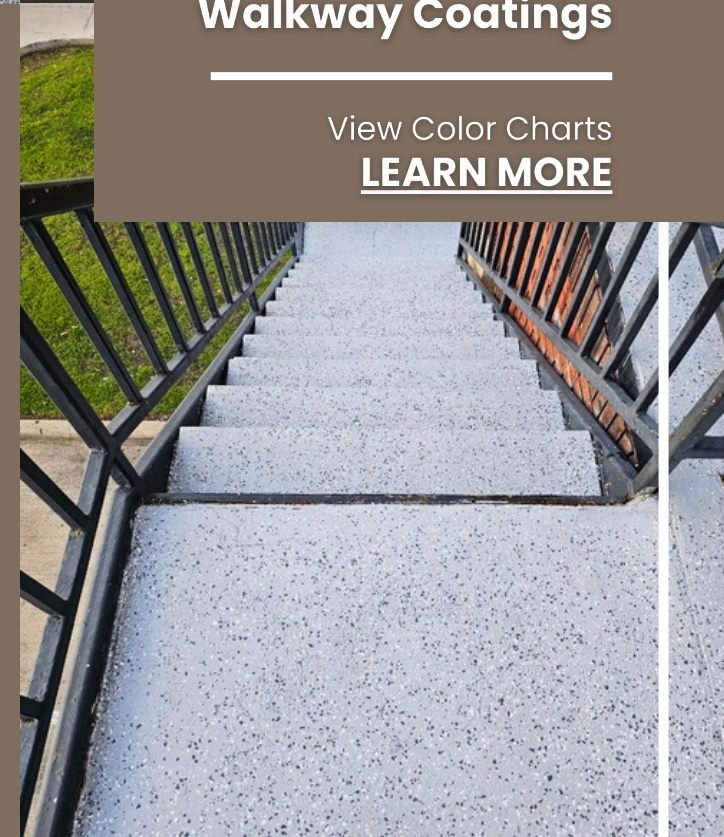

Patio, Stair, & Walkway Coatings

View Color Charts
[LEARN MORE](#)

Benefits of Our Patio, Stair, & Walkway Coatings

- *Safety Enhanced*
- *Extreme Durability*
- *Low-Maintenance*
- *Aesthetic Appeal*
- *Lifetime Warranty*